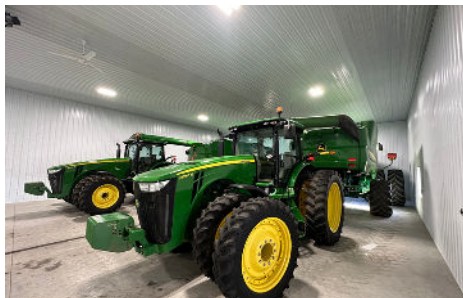

PARALLEL RIB

ROOFING AND SIDING

1 IN.

36 INCHES

36" PANEL COVERAGE,
9" RIB SPACING

50 YEAR FASTENER
WARRANTY AVAILABLE

SLEEK PROFILE WITH RIB
HEIGHT: 3/4"

AVAILABLE IN 26 AND
29 GAUGE STEEL

40-YEAR PAINT WARRANTY

MAXIMIZE YOUR VALUE

A CLASSIC WITH STAYING POWER

A great number of buildings continue to be built with the agricultural style panel of Parallel Rib. And with warranties on both the panel and screws that fasten them down, many of the fears of yesteryear have been put to rest.

It'll reduce repairs, take strenuous weather and still look good for a long time. This durable panel will reliably clad your building from foundation to rooftop for decades to come with best in class value.