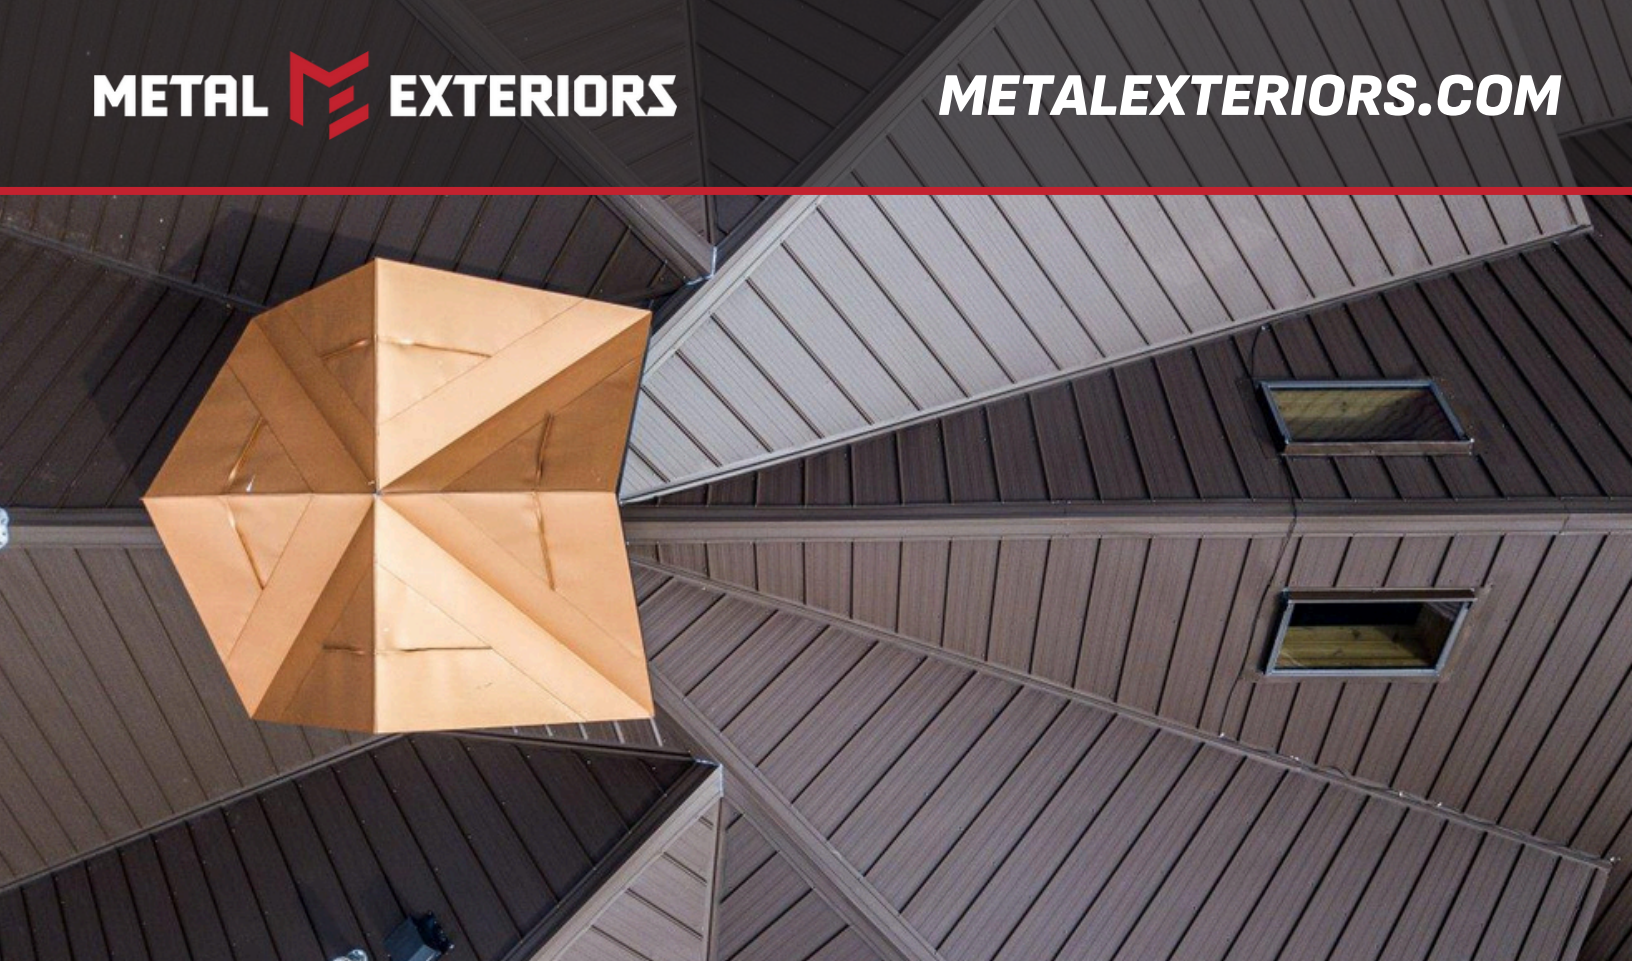

# ELITE RIB

ROOF & WALL SYSTEM

1 IN.

36 INCHES

36" PANEL COVERAGE, 12" RIB SPACING

SLEEK PROFILE WITH 3/4" RIB HEIGHT

AVAILABLE IN 26 AND 29 GAUGE STEEL

50 YEAR FASTENER WARRANTY  
WITH UPGRADE

40-YEAR PAINT WARRANTY

**ELITE RIB SYSTEM**  
DESIGNED FOR DISTINCTION

This fastener-through panel offers a slim rib profile at a value-packed price. The panel comes with all of our standard warranties. For ultimate value, you can opt into a 50-year fastener upgrade to enjoy the ultimate value in your exterior project. This versatile panel is reversible, bi-directional and can be used in roofing or siding.