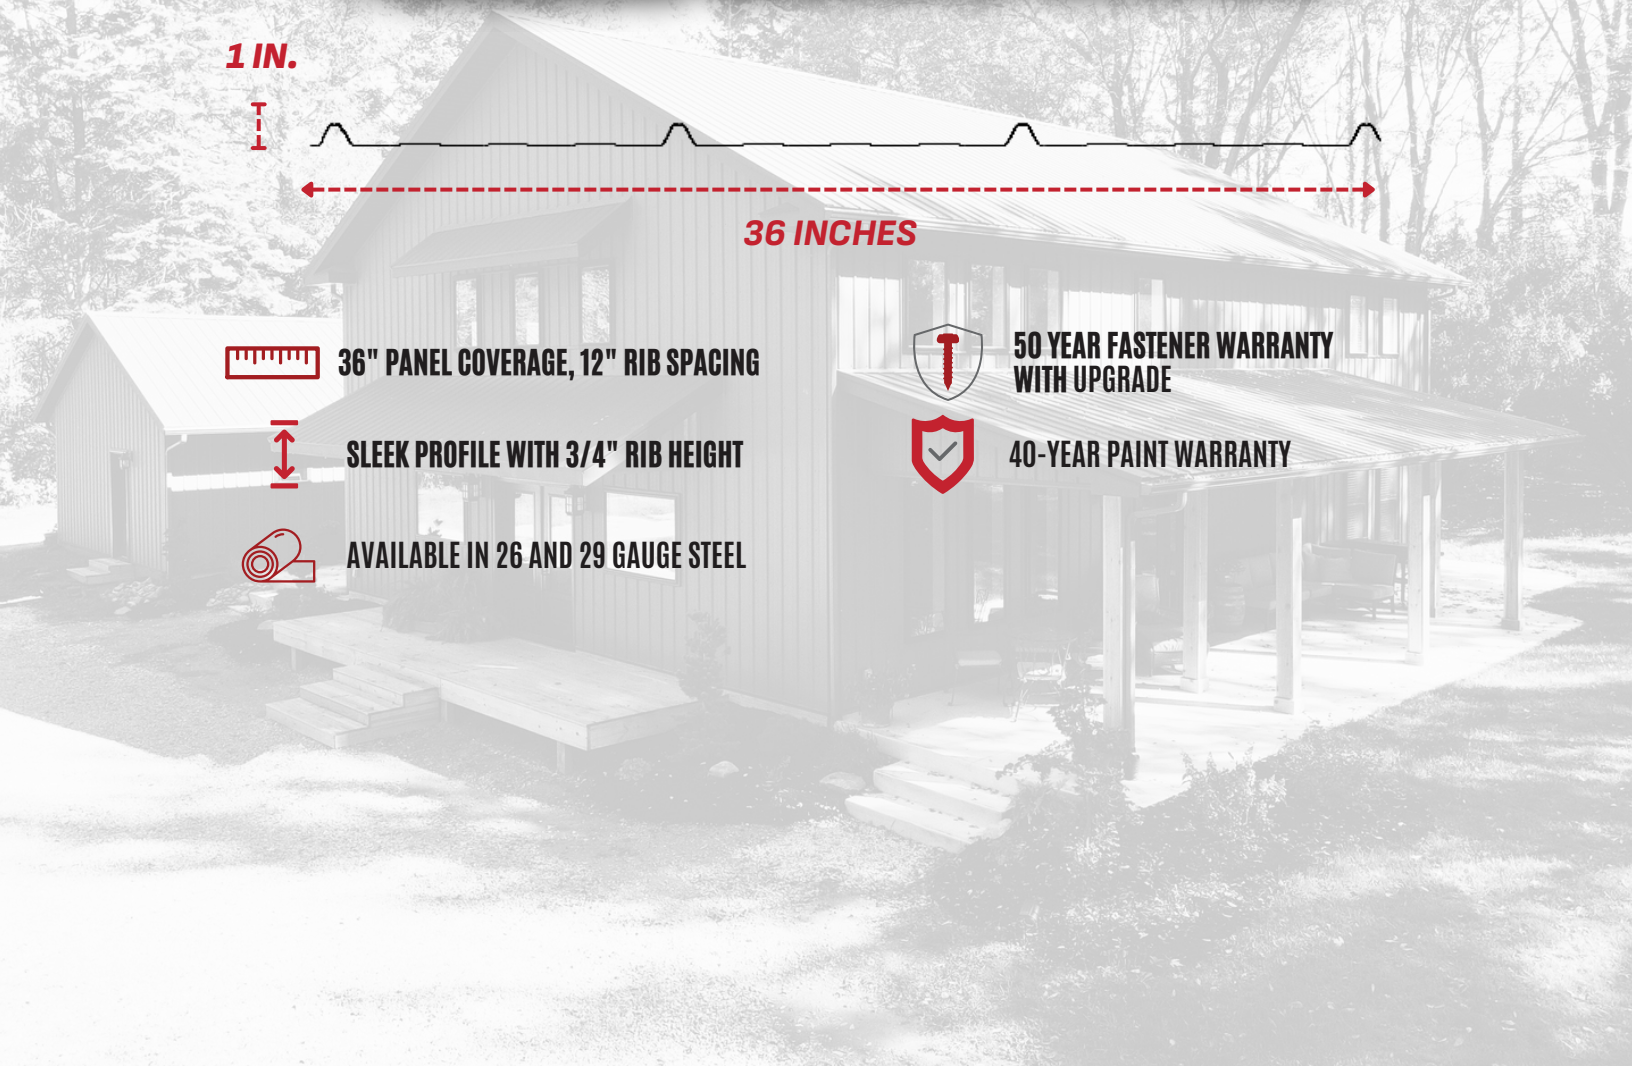

# ELITE RIB

ROOF & WALL SYSTEM

1 IN.

36 INCHES

36" PANEL COVERAGE, 12" RIB SPACING

SLEEK PROFILE WITH 3/4" RIB HEIGHT

AVAILABLE IN 26 AND 29 GAUGE STEEL

50 YEAR FASTENER WARRANTY  
WITH UPGRADE

40-YEAR PAINT WARRANTY

**ELITE RIB SYSTEM**  
DESIGNED FOR DISTINCTION

This fastener-through panel offers a slim rib profile at a value-packed price. The panel comes with all of our standard warranties. For ultimate value, you can opt into a 50-year fastener upgrade to enjoy the ultimate value in your exterior project. This versatile panel is reversible, bi-directional and can be used in roofing or siding.

**COLOR CHART**

	<i>Elite Rib</i>	<i>Asphalt Roofing</i>	<i>Vinyl Siding</i>
<i>Durability</i>	<i>High</i>	<i>Moderate</i>	<i>Moderate</i>
<i>Maintenance</i>	<i>Low</i>	<i>Moderate</i>	<i>Low</i>
<i>Cost (1-5 yrs)</i>	<i>Moderate</i>	<i>Low</i>	<i>Low</i>
<i>Cost (5+ yrs)</i>	<i>Low</i>	<i>High</i>	<i>Moderate</i>
<i>Weathering</i>	<i>High</i>	<i>Moderate</i>	<i>Low</i>
<i>Eco-Friendly</i>	<i>High</i>	<i>Low</i>	<i>Low</i>